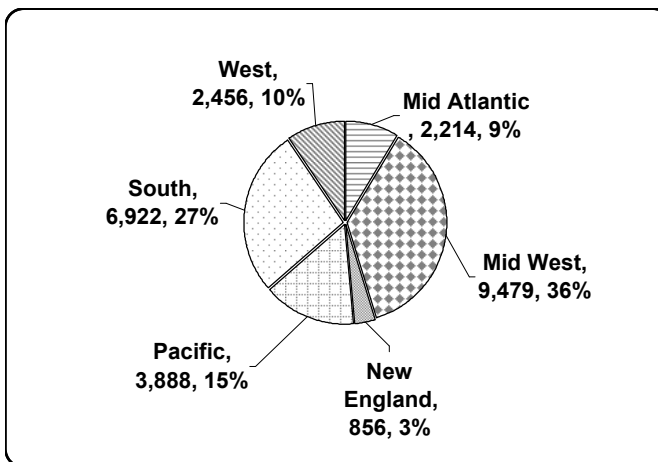

CSIET FY-05 U.S. STATE TOTALS - Long-Term In-Bound Exchange Students (In order by Regions*)

U.S. STATE / REGION	# of Exchange Students	% of Exchange Students Among U.S. Students
MID ATLANTIC REGION		
Delaware	54	0.159%
District of Columbia	51	0.276%
Maryland	268	0.111%
New Jersey	170	0.050%
New York	781	0.100%
Pennsylvania	890	0.162%
Sub Total/Average	2,214	0.143%
MID WEST REGION		
Illinois	736	0.128%
Indiana	961	0.339%
Iowa	566	0.365%
Kansas	747	0.520%
Michigan	1,616	0.354%
Minnesota	1,191	0.431%
Missouri	737	0.278%
Nebraska	357	0.394%
North Dakota	93	0.253%
Ohio	1,141	0.211%
South Dakota	250	0.614%
Wisconsin	1,084	0.381%
Sub Total/Average	9,479	0.356%
NEW ENGLAND REGION		
Connecticut	128	0.082%
Maine	192	0.316%
Massachusetts	276	0.101%
New Hampshire	137	0.224%
Rhode Island	31	0.071%
Vermont	92	0.291%
Sub Total/Average	856	0.181%
PACIFIC REGION		
Alaska	123	0.316%
California	1,767	0.103%
Hawaii	50	0.096%
Oregon	925	0.557%
Washington	1,023	0.330%
Sub Total/Average	3,888	0.280%
SOUTH REGION		
Alabama	312	0.155%
Arkansas	467	0.355%
Florida	567	0.084%
Georgia	337	0.088%
Kentucky	427	0.223%
Louisiana	337	0.173%
Mississippi	269	0.210%
North Carolina	436	0.125%
Oklahoma	548	0.310%
South Carolina	252	0.137%
Tennessee	295	0.122%
Texas	1,908	0.171%
Virginia	601	0.183%
West Virginia	166	0.195%
Sub Total/Average	6,922	0.181%
WEST REGION		
Arizona	507	0.214%
Colorado	570	0.274%
Idaho	465	0.623%
Montana	314	0.634%
Nevada	198	0.220%
New Mexico	269	0.282%
Utah	64	0.045%
Wyoming	69	0.232%
Sub Total/Average	2,456	0.316%
U.S. TOTAL/AVERAGE	25,815	0.243%

REGIONAL COMPARISON: OVERALL EXCHANGE STUDENT TOTAL!

U.S. REGION	# of Exchange Students
Mid Atlantic	2,214
Mid West	9,479
New England	856
Pacific	3,888
South	6,922
West	2,456
US TOTAL	25,815

REGIONAL COMPARISON: % of EXCHANGE STUDENTS AMONG U.S. STUDENTS