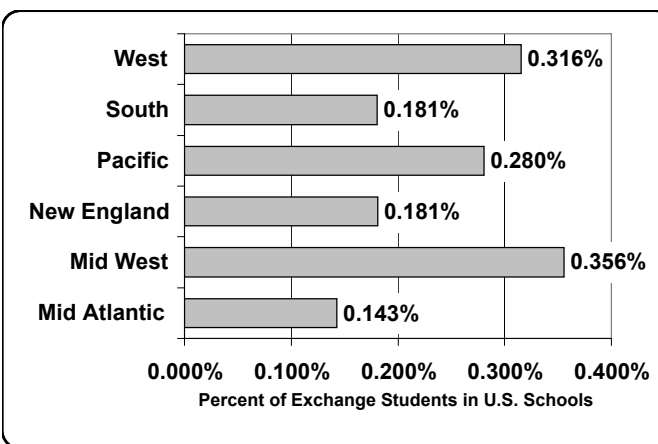

* Based on U.S. Census Bureau Regions